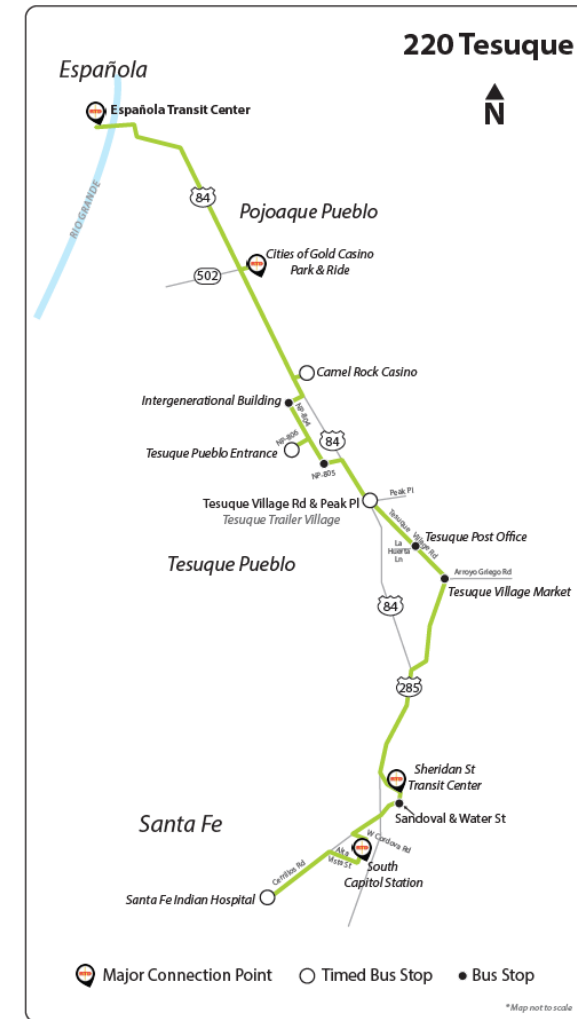

Former Pueblo Service – San Ildefonso

Westbound ◀							
Trip No.	Pojoaque Phillips 66	Cities of Gold Park & Ride	CR-84 & Shasta Ln	CR-84 & Ramon Gomez Ln	San Ildefonso Governor's Office	Tunyo Po & Tunyo Loop Black Mesa Housing	NM-30 & Avanyu Po
AM Trips							
1W	7:50	7:56	8:04	8:10	8:17	8:21	8:35
2W	9:50	9:56	10:04	10:10	10:17	10:21	10:35
PM Trips							
3W	3:35	3:41	3:49	3:55	4:02	4:06	4:20
4W	5:35	5:41	5:49	5:55	6:02	6:06	6:20

Former Pueblo Service – Tesuque

Southbound ▼								
Trip No.	Española Transit Center	Cities of Gold Casino Park & Ride Lot	Camel Rock Casino	Tesuque Pueblo Entrance	Tesuque Village Rd & Peak Pl Tesuque Trailer Village	Sheridan Transit Center	South Capitol Station	Santa Fe Indian Hospital
AM Trips								
1S	7:00	7:15	7:25	7:33	7:40	7:55	8:05	8:10
2S			9:00	9:08	9:15	9:30	9:40	9:45
3S	11:00	11:15	11:25	11:33	11:40	11:55		
PM Trips								
4S	2:35	2:50	3:00	3:08	3:15		3:30	
5S			4:00	4:08	4:15	4:30	4:40	4:45

Northbound ▲								
Trip No.	Santa Fe Indian Hospital	South Capitol Station	Sheridan Transit Center	Tesuque Village Rd & Peak Pl Tesuque Trailer Village	Tesuque Pueblo Entrance	Camel Rock Casino	Cities of Gold Casino Park & Ride Lot	Española Transit Center
AM Trips								
1N	8:15	8:20	8:30	8:45	8:52	9:00	10:45	11:00
2N	9:50	9:55	10:05	10:20	10:27	10:35		
PM Trips								
3N			12:00	12:15	12:22	12:30	12:40	12:55
4N		3:30		3:45	3:52	4:00		
5N	4:55	5:00	5:10	5:25	5:32	5:40	5:50	6:05