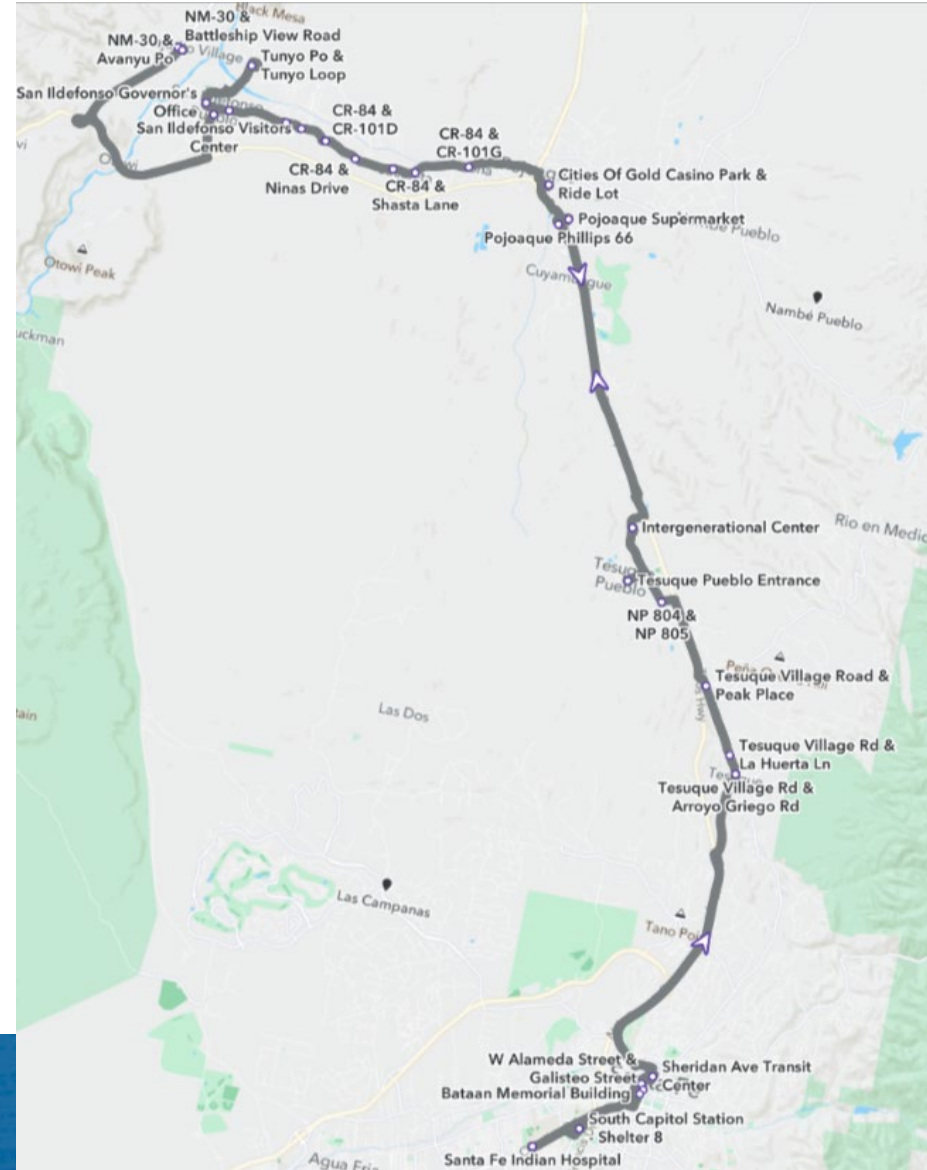

Proposed Pueblo Service – San Ildefonso and Tesuque

Highlights

- 3 daily round trips, M-F
- Service to all stops within San Ildefonso Pueblo restored – Senior Center, Black Mesa housing, Avanyu Po / Battleship View
- Service to CR-84 restored
- Service to all stops within Tesuque restored