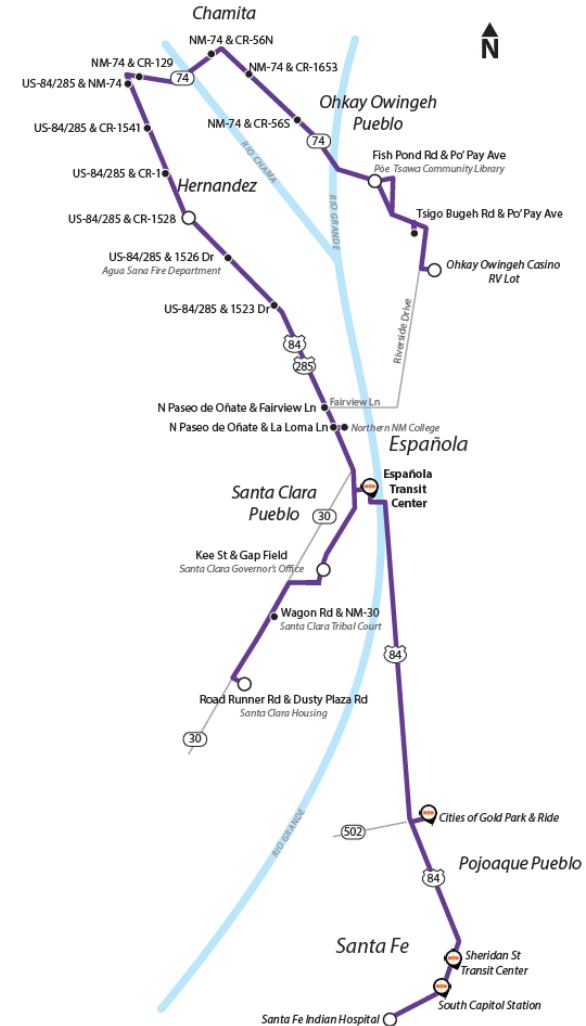

Northbound ▲										
Trip No.	Santa Fe Indian Hospital	South Capital Station	Ohkay Owingeh Casino RV Lot	Fish Pond Rd & Po' Pay Ave Poe Tsawa Community Library	US-84/285 & 1528 Dr	Sheridan Transit Center	Cities of Gold Casino Park & Ride	Española Transit Center	Key Street & Gap Field Santa Clara Governor's Office	Road Runner Rd & Dusty Plaza Rd Santa Clara Housing
AM Trips										
1N	7:45	7:50	-	-	-	-	8:15	8:30	8:35	8:40
2N	-	-	9:30	9:35	9:45	-	-	9:55	10:00	10:05
PM Trips										
3N	-	-	1:30	1:35	1:45	-	-	1:55	2:00	2:05
4N	-	-	-	-	-	-	-	3:50	3:55	4:00
5N	5:00	5:10	-	-	-	5:20	5:45	6:00	6:05	6:10

Former Pueblo Service – Tesuque

Southbound ▼								
Trip No.	Española Transit Center	Cities of Gold Casino Park & Ride Lot	Camel Rock Casino	Tesuque Pueblo Entrance	Tesuque Village Rd & Peak Pl Tesuque Trailer Village	Sheridan Transit Center	South Capitol Station	Santa Fe Indian Hospital
AM Trips								
1S	7:00	7:15	7:25	7:33	7:40	7:55	8:05	8:10
2S			9:00	9:08	9:15	9:30	9:40	9:45
3S	11:00	11:15	11:25	11:33	11:40	11:55		
PM Trips								
4S	2:35	2:50	3:00	3:08	3:15		3:30	
5S			4:00	4:08	4:15	4:30	4:40	4:45

Northbound ▲								
Trip No.	Santa Fe Indian Hospital	South Capitol Station	Sheridan Transit Center	Tesuque Village Rd & Peak Pl Tesuque Trailer Village	Tesuque Pueblo Entrance	Camel Rock Casino	Cities of Gold Casino Park & Ride Lot	Española Transit Center
AM Trips								
1N	8:15	8:20	8:30	8:45	8:52	9:00	10:45	11:00
2N	9:50	9:55	10:05	10:20	10:27	10:35		
PM Trips								
3N			12:00	12:15	12:22	12:30	12:40	12:55
4N		3:30		3:45	3:52	4:00		
5N	4:55	5:00	5:10	5:25	5:32	5:40	5:50	6:05