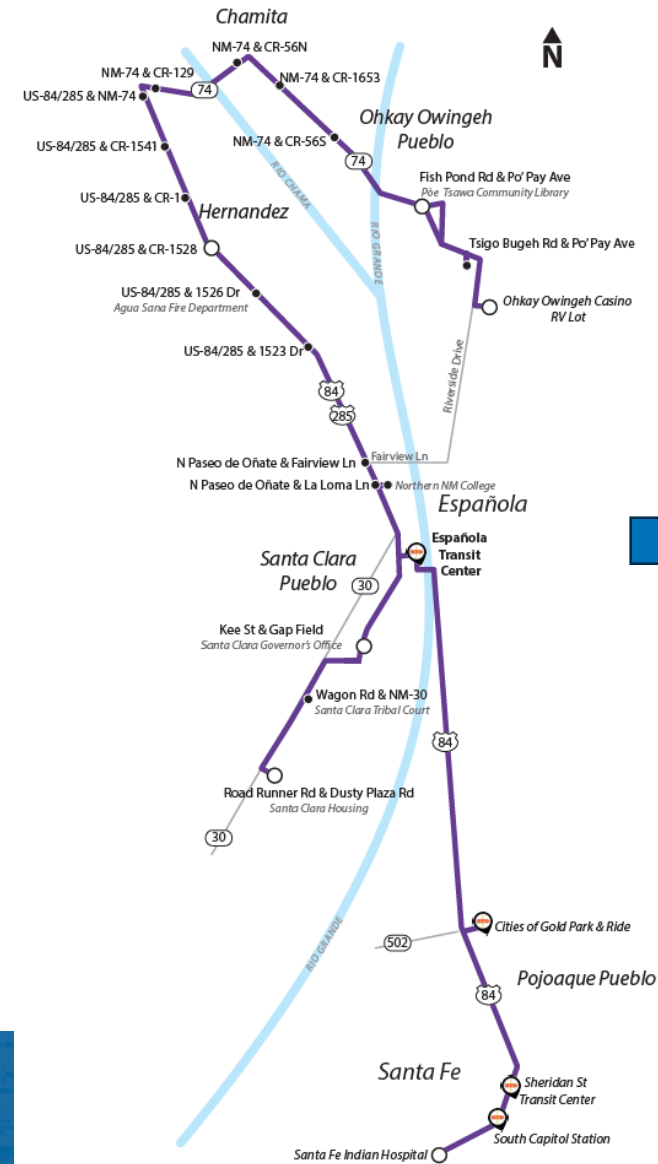

Proposed Pueblo Service – Santa Clara

Highlights

- Monday – Friday, 3 or 4 daily round trips
- No service to Hernandez, Chamita, Ohkay Owingeh, Cities of Gold, or Sheridan Transit Center.
- Express service from Santa Clara Pueblo to Espanola Transit Center and Santa Fe.