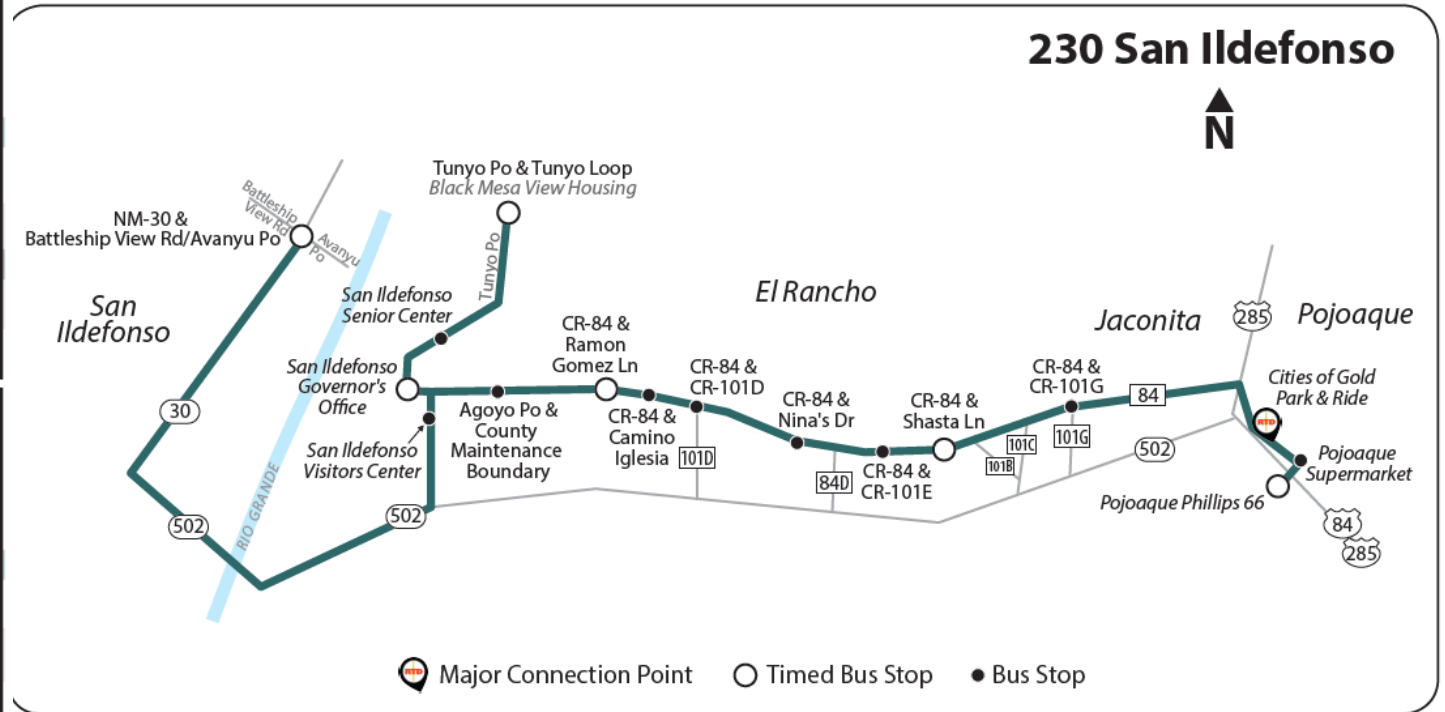

Former Pueblo Service – San Ildefonso

Westbound ◀							
Trip No.	Pojoaque Phillips 66	Cities of Gold Park & Ride	CR-84 & Shasta Ln	CR-84 & Ramon Gomez Ln	San Ildefonso Governor's Office	Tunyo Po & Tunyo Loop Black Mesa Housing	NM-30 & Avanyu Po
AM Trips							
1W	7:50	7:56	8:04	8:10	8:17	8:21	8:35
2W	9:50	9:56	10:04	10:10	10:17	10:21	10:35
PM Trips							
3W	3:35	3:41	3:49	3:55	4:02	4:06	4:20
4W	5:35	5:41	5:49	5:55	6:02	6:06	6:20

Eastbound ▶							
Trip No.	NM-30 & Battleship View Rd	San Ildefonso Governor's Office	Tunyo Po & Tunyo Loop Black Mesa Housing	CR-84 & Ramon Gomez Ln	CR-84 & Shasta Ln	Cities of Gold Park & Ride	Pojoaque Phillips 66
AM Trips							
1E	6:45	6:56	7:00	7:11	7:17	7:24	7:30
2E	8:45	8:56	9:00	9:11	9:17	9:24	9:30
PM Trips							
3E	4:30	4:41	4:45	4:56	5:02	5:09	5:15