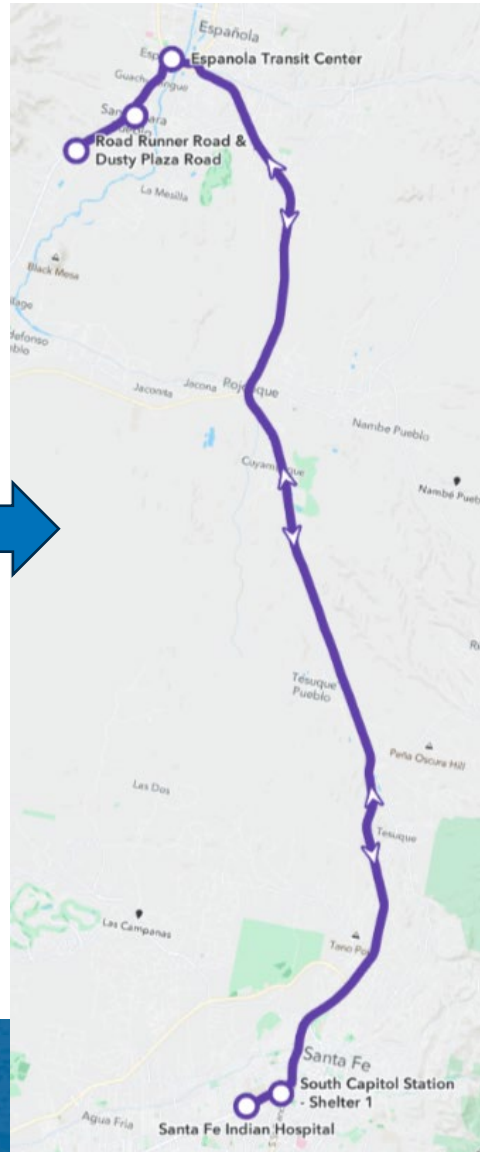

Proposed Pueblo Service – Santa Clara

Highlights

- Monday – Friday, 3 or 4 daily round trips
- No service to Hernandez, Chamita, Ohkay Owingeh, Cities of Gold, or Sheridan Transit Center.
- Express service from Santa Clara Pueblo to Espanola Transit Center and Santa Fe.