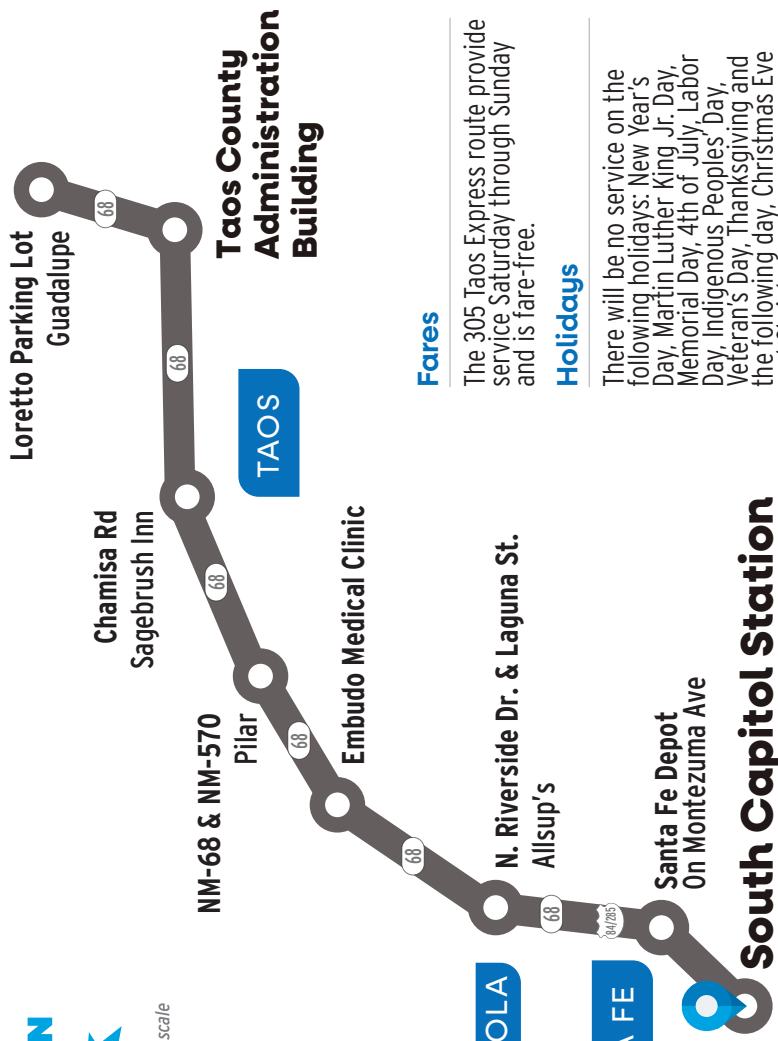

305 Taos Express | FREE

Southbound

Trip Number	Guadalupe Parking Lot	Taos County Administration Building	Paseo del Pueblo Sur & Chamisa Rd	NM-68 & NM-570	Embudo Medical Center	N Riverside Dr & E Laguna St	Santa Fe Depot Montezuma Ave	South Capitol Station - Shelter 8
-------------	-----------------------	-------------------------------------	-----------------------------------	----------------	-----------------------	------------------------------	------------------------------	-----------------------------------

Connections

AM TRIPS

1S	8:10	8:15	8:25	8:45	8:52	9:15	9:45	9:55
2S	1:00	1:05	1:15	1:35	1:42	2:05	2:35	2:45

PM TRIPS

Northbound

Trip Number	South Capitol Station - Shelter 8	Santa Fe Depot Montezuma Ave	N Riverside Dr & E Laguna St	Embudo Medical Center	NM-68 & NM-570	Paseo del Pueblo Sur & Chamisa Rd	Taos County Administration Building	Guadalupe Parking Lot
-------------	-----------------------------------	------------------------------	------------------------------	-----------------------	----------------	-----------------------------------	-------------------------------------	-----------------------

Connections

AM TRIPS

1N	10:10	10:20	10:50	11:20	11:26	11:40	11:50	11:55
2N	3:00	3:10	3:40	4:10	4:16	4:30	4:40	4:45

PM TRIPS

Route and schedule information revised December 21, 2024.

Ride the Blue Bus.com
866-206-0754, ext. 1

South Capitol Station

Fares

The 305 Taos Express provides service Saturday through Sunday and is fare-free.

Holidays

There will be no service on the following holidays: New Year's Day, Martin Luther King Jr. Day, Memorial Day, 4th of July, Labor Day, Indigenous People's Day, Veteran's Day, Thanksgiving Day and Day Following, Christmas Eve, Christmas Day.