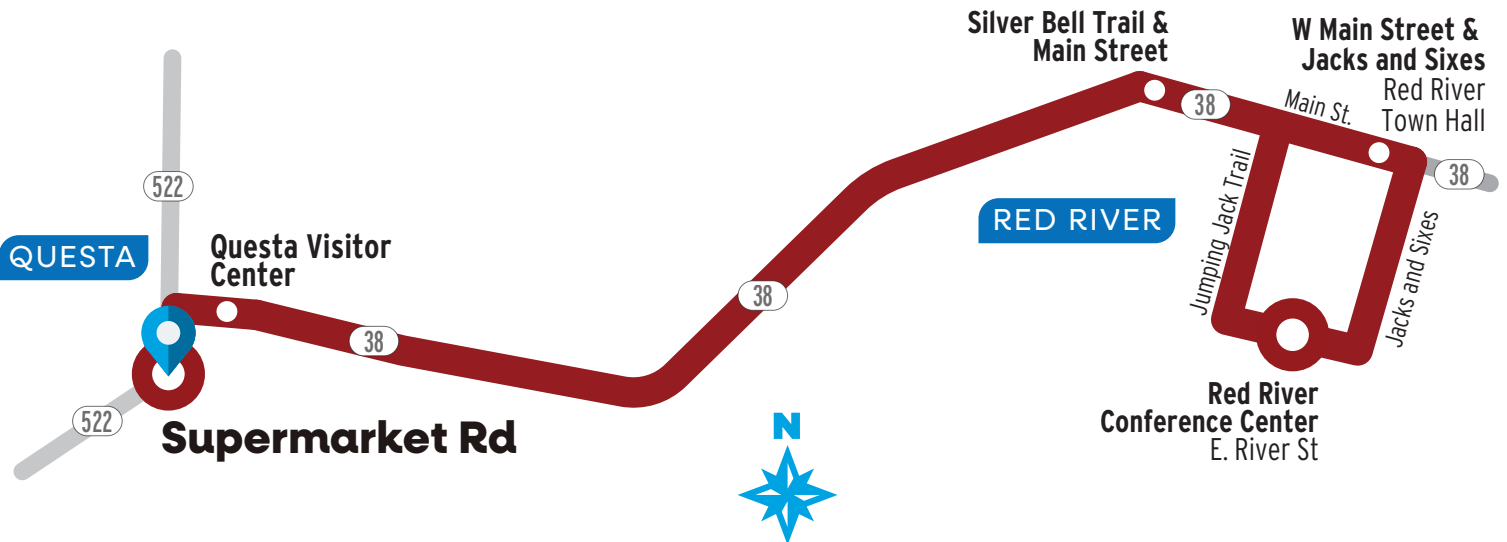

- Bus Stop
- Timed Bus Stop
- Major Connection Point

NORTH CENTRAL RTD
RidetheBlueBus.com
866-206-0754, ext. 1
info@ncrtd.org