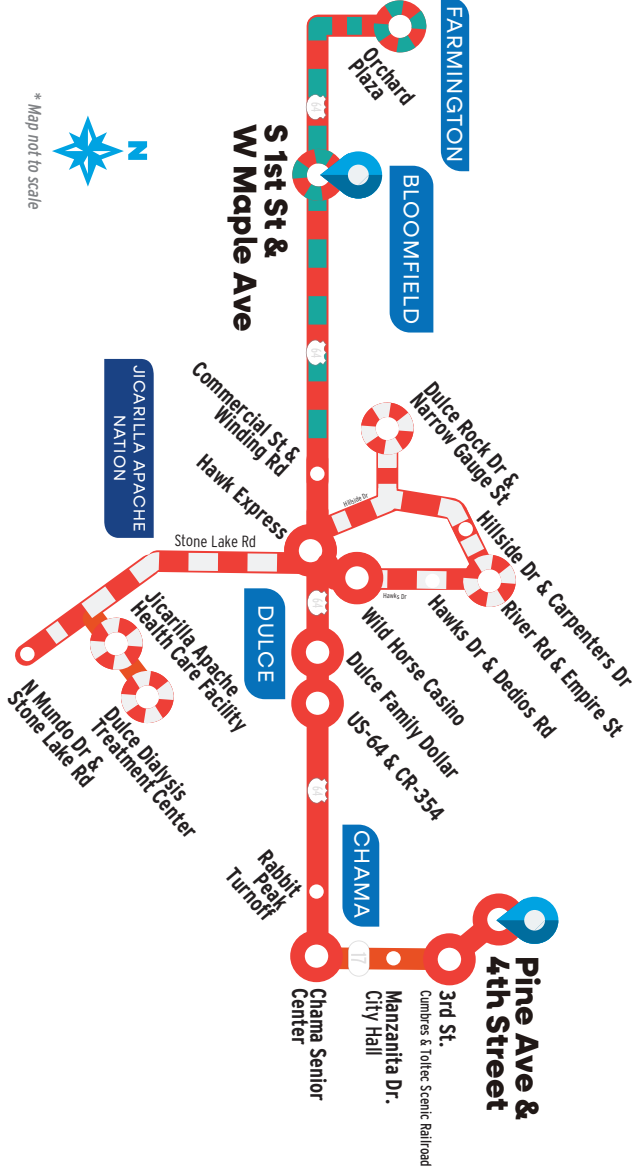

Blue bus

- 170 Jicarilla
- Monday & Wednesday
- Tuesday & Thursday
- Bus Stop
- Timed Bus Stop
- Major Connection Point

NORTH CENTRAL RTD

RidetheBlueBus.com
866-206-0754, ext. 1
info@nortd.org

Enhancing your Ride

For a safe and pleasant ride please

- Remain seated
- Wear appropriate clothing (shirt, pants/shorts, shoes)

PERMITTED on the bus

- Service animals
- Non-alcoholic beverages

While we love pets, non-service animals must be in a pet carrier. Non-alcoholic beverages and food must be in a sealed container.

NOT PERMITTED on the bus

	No smoking/ vaping		No illegal drugs
	No eating		No offensive language
	No loud music		No weapons
	No alcoholic beverages		No talking loudly on your cell phone

For everyone's safety and comfort

- Vehicles are equipped with video and audio surveillance.
- Drivers will assist passengers with visual or mental impairments.
- Children under the age of 10 must be accompanied by an adult.
- There are bike racks on each bus for those first come, first served.
- Use trash receptacles. You can help keep our vehicles clean.
- No feet on your seat or on the back of the seat in front of you.

RTD NORTH CENTRAL
1327 N. Riverside Drive
Española, NM 87532
866-206-0754 | 505-629-4725
info@nortd.org
RidetheBlueBus.com

Jicarilla
ROUTE 170

RIDE FREE

Blue bus

Monday - Thursday

SERVING:

Jicarilla Apache Nation
Chama
Dulce
Bloomfield
Farmington

RidetheBlueBus.com
866-206-0754

Effective January 29, 2024

RTD
NORTH CENTRAL