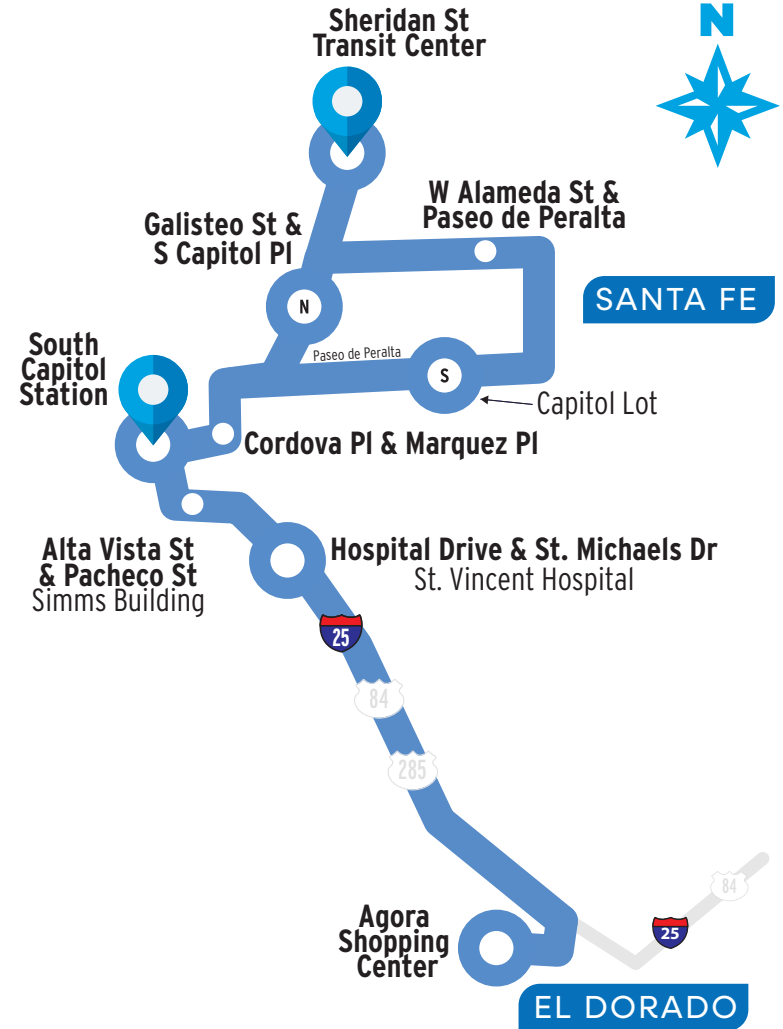

Eldorado 280 | FREE

Blue bus

Northbound

Trip Number	Eldorado Agora Shopping Center	Hospital Drive & St Michaels Drive	South Capitol Station - Shelter 8	Galisteo Street & S Capitol Place	Sheridan St Transit Center
Connections					

Española Transit Center

100 Riverside
110 Westside/Crosstown
150 Chimayó
160 Santa Clara
180 El Rito
190 Chama
200/300 Santa Fe/Taos
220 Tesuque
400 Los Alamos

South Capitol Station

160 Santa Clara
200/300 Santa Fe/Taos
220 Tesuque
255 Mountain Trail
280 Eldorado
290 Edgewood
305 Taos Express
500 Tribal Combined

Sheridan Transit Center

160 Santa Clara
200/300 Santa Fe/Taos
220 Tesuque
280 Eldorado
290 Edgewood

Cities of Gold

230 San Ildefonso
400 Los Alamos

Connect to NMDOT Park & Ride

Connect to Rail Runner

Connect to Santa Fe Trails

* Map not to scale

Fares

The 280 Eldorado routes provide service Monday through Friday and is fare-free.

Holidays

There will be no service on the following holidays: New Year's Day, Martin Luther King Jr. Day, Memorial Day, 4th of July, Labor Day, Indigenous Peoples' Day, Veteran's Day, Thanksgiving and the following day, Christmas Eve and Christmas.